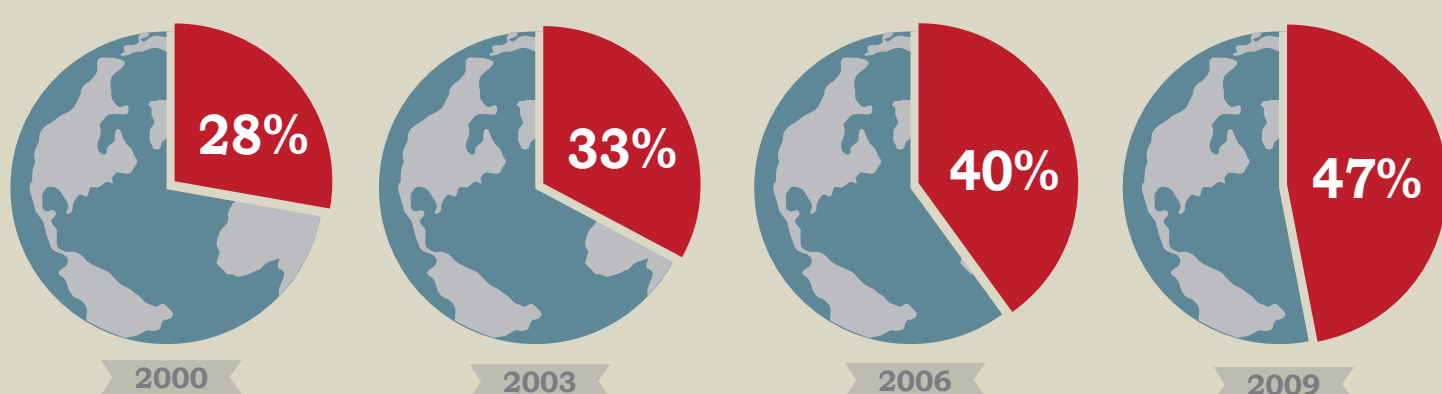

CHINA'S SHARE OF GLOBAL COAL CONSUMPTION

80% OF CHINA'S ELECTRICITY PRODUCTION IN 2008 COMES FROM COAL

THE U.S. SHARE OF GLOBAL COAL CONSUMPTION

48% OF U.S. ELECTRICITY PRODUCTION IN 2008 COMES FROM COAL