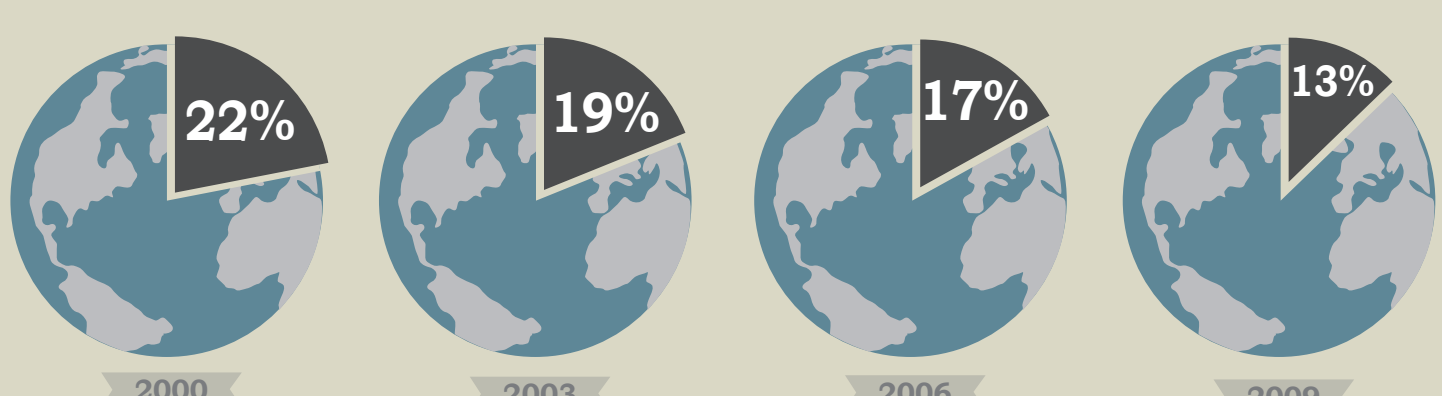

SOURCES

World Coal Association
State Administration of Work Safety and National Bureau of the People's Republic of China
BBC News
Business Insider
All China Data Center
U.S. Energy Information Administration

Created By: Amanda Chan
Research: Hao Li